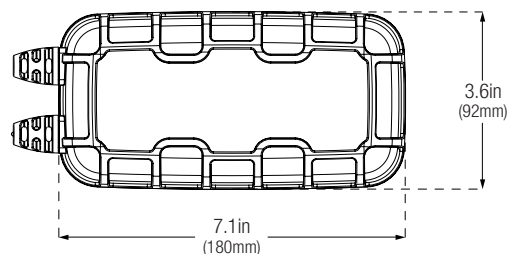

Retail Packaging:

Dimensions: 4.41" x 4.76" x 9.10"
Weight: 3.99lbs
UPC: 0-46221-19005-2

Inner Carton:

Dimensions: 4.60" x 4.76" x 9.21"
Weight: 4.17lbs

Master Carton:

Dimensions: 19.02" x 9.84" x 5.71"
Weight: 17.42lbs
Quantity: 4
UCC: 10046221190059

Units Per Pallet:

NA - 280 Units
International - 224 Units

NOCO

30339 Diamond Parkway, #102
Glenwillow, OH 44139 | USA
1.800.456.6626

no.co

NOCO®