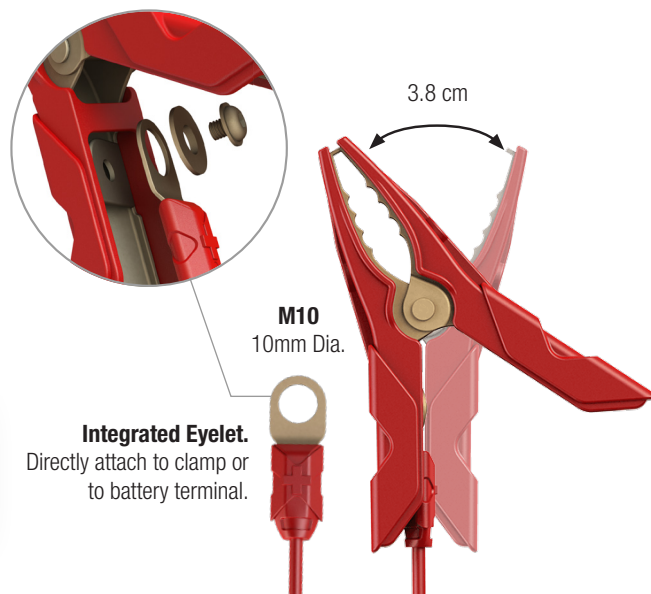

# WHAT'S IN THE BOX.

**NOCO** Patented Technology  
Patented: visit [no.co/patents](http://no.co/patents)

56" (142.24cm)

85" (217cm)

Charger +  
Interchangeable  
Connector

21" (55cm)

Battery Clamps +  
Integrated Eyelets

Mounting Bracket  
+ Strap

(2) #8x1"  
Self-tapping  
Screws

User Guide

## Maximum Versatility.

Genius clamps are built with needle-nose profiles for smaller terminal applications and detachable integrated eyelets for permanently mounting the accessory to the battery.

**Integrated Eyelet.**  
Directly attach to clamp or  
to battery terminal.