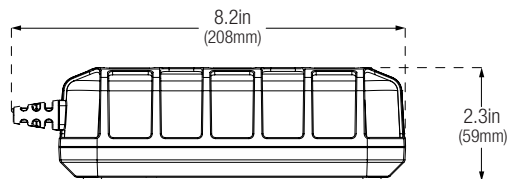

Retail Packaging:

Dimensions: 4.41" x 4.76" x 9.10"
Weight: 3.99lbs
UPC: 0-46221-19005-2

Inner Carton:

Dimensions: 4.60" x 4.76" x 9.21"
Weight: 4.17lbs

Master Carton:

Dimensions: 19.02" x 9.84" x 5.71"
Weight: 17.42lbs
Quantity: 4
UCC: 10046221190059

Units Per Pallet:

NA - 280 Units
International - 224 Units

NOCO

30339 Diamond Parkway, #102
Glenwillow, OH 44139 | USA
1.800.456.6626

no.co

NOCO®